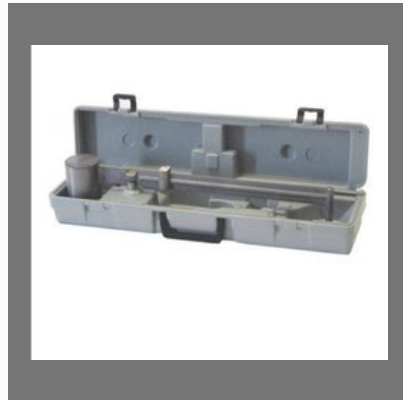

CEMENT TESTING EQUIPMENTS

Flow Cone

Shrinkage Bar Mould

Sand Content Kit

Mud Balance

SURVEY EQUIPMENT

Leica Na324 Automatic Level

Sokkia B40a Automatic Level