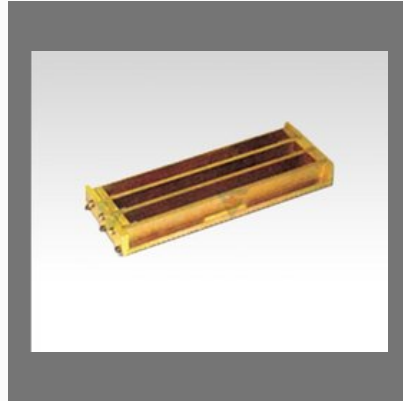

CEMENT TESTING EQUIPMENTS

Flow Cone

Shrinkage Bar Mould

Sand Content Kit

Mud Balance

SURVEY EQUIPMENT

Leica Na324 Automatic Level

Sokkia B40a Automatic Level