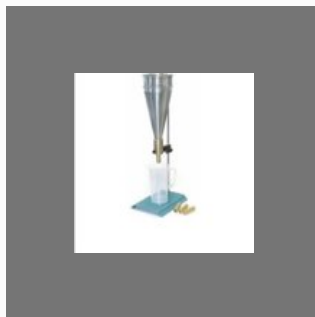

Prasoon Test House

<https://www.indiamart.com/prasoontesthouse/>

Establish in a year 2020, Prasoon Test House is a leading Pioneer for manufacturing & supply of material testing equipments, measuring instruments and survey instruments. Always having a wide vision to develop and design equipments with modern ...