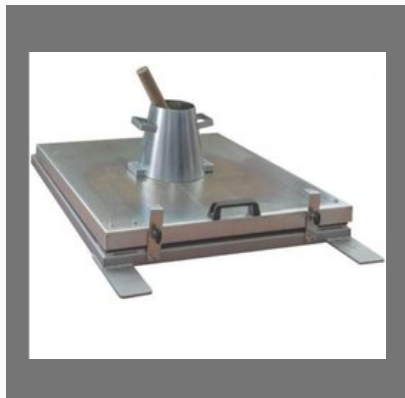

OTHER PRODUCTS:

Concrete flow table set